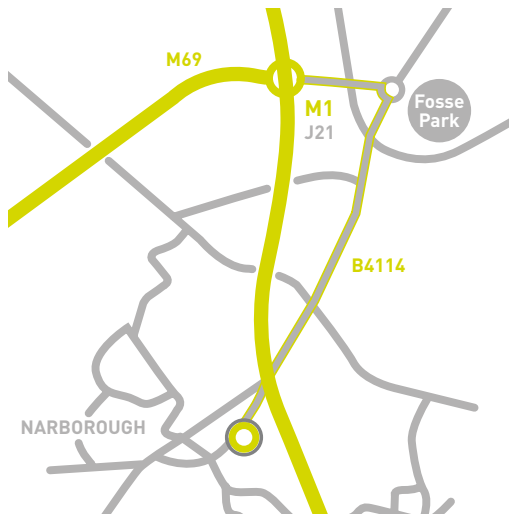

## HOW TO FIND US

### FROM THE NORTH

On the M1, exit at J21. At the roundabout, take the first exit onto A5460. Continue straight ahead onto Slip Road. Then turn left onto A563, and then turn right onto the B4114. At the next roundabout, take the second exit onto B4114. Then turn left, and bear left onto Leicester Road, and then left again onto Regent Street.

### FROM THE SOUTH

On the M1, exit at J21. At the roundabout, take the third exit onto A5460. Instructions same as From The North.

### FROM CITY CENTRE

On the A47 from City Centre, take slip road onto A5460 (Narborough Road). Continue straight ahead to Fosse Park. At Fosse Park roundabout, take second exit onto B4114. At next roundabout, continue straight ahead. Continue straight ahead at Foxhunter roundabout. Turn left on next slip road onto Leicester Road. Then turn left onto Regent Street.